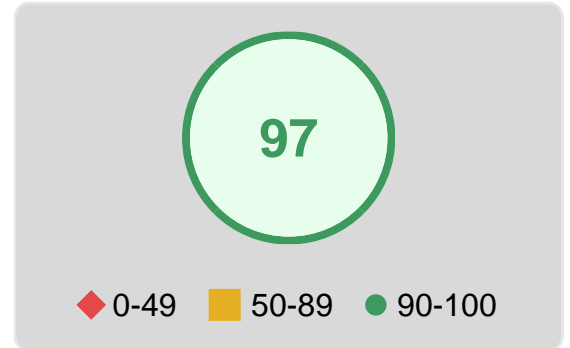

Performance

It's important to have a website that is always online and performing well.

Performance

Performance is key to having a fast and efficient website. When a visitor opens a site for the first time, they expect it to load within 3 seconds. A great first impression is crucial for online businesses, as speed plays a decisive role in shaping how a brand is perceived on the web.

● First Contentful Paint (FCP) Time it takes for the first visible element to appear on the screen	0.9 s
● Time to Interactive (TTI) Time it takes for the page to become fully usable and responsive.	0.9 s
● Speed Index Measures how quickly the visible parts of the page are displayed during loading.	0.9 s
● Cumulative Layout Shift (CLS) Tracks unexpected layout shifts to ensure a visually stable experience.	0.003
● Largest Contentful Paint (LCP) The time it takes for the largest contentful paint to appear on the screen	1.2 s
● Total Blocking Time (TBT) The total time during loading when the page is unresponsive to user input.	0 ms