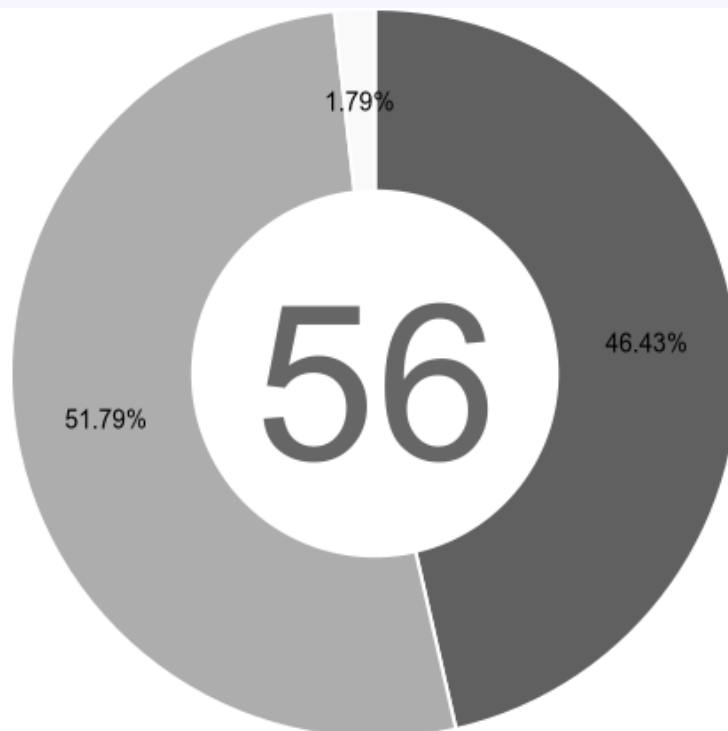

Traffic + Visitors

Everything you need to know about your website traffic.

Traffic Overview

56

Unique visitors

58

Sessions

1.1

Page Views Per Session

Traffic Breakdown by Source

Organic
Direct
Other

46.43%

Organic Traffic

51.79%

Direct Traffic

1.79%

Other Sources